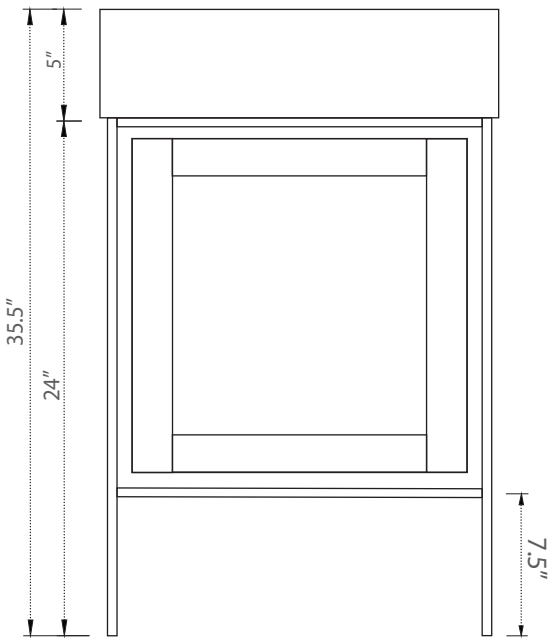

# SPECIFICATION

SKU CODE:

DEC4019S

COLLECTION: Bristol

DIMENSIONS: W 19.5" | D 10" | H 35.5"