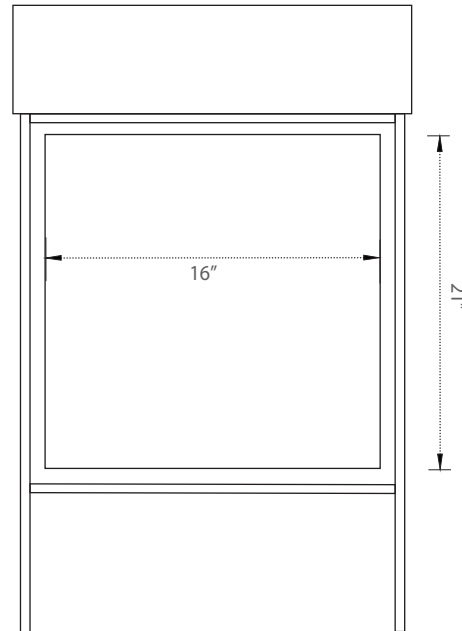

# SPECIFICATION

SKU CODE:

DEC4019S

COLLECTION: Bristol

DIMENSIONS: W 19.5" | D 10" | H 35.5"