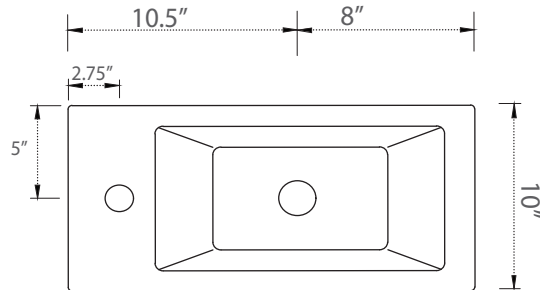

# SPECIFICATION

SKU CODE:

DEC4019S

COLLECTION: Bristol

DIMENSIONS: W 19.5" | D 10" | H 35.5"